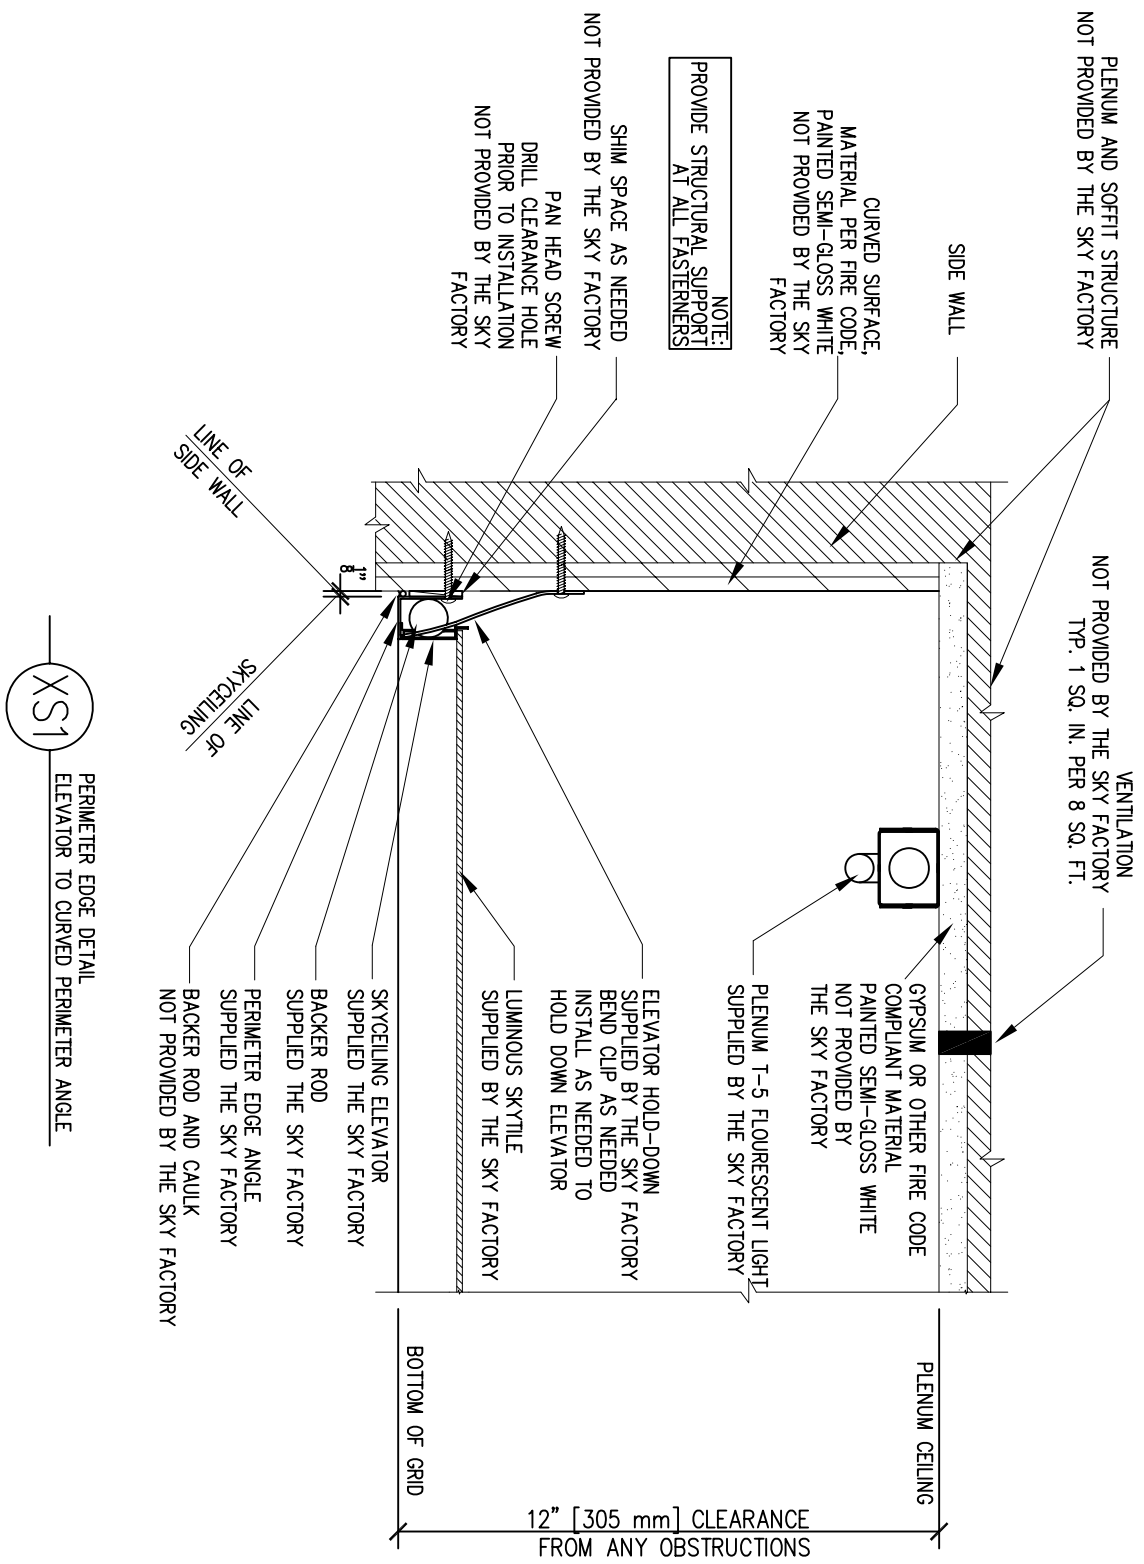

PRODUCT

**T5 360° & ELLIPSE
 W/O FRAMING PLATE SKYCEILING
 PLENUM CROSS SECTION**

REVISIONS	DRAWN BY	OV	DATE CREATED
			10/19/2007
	DATE	COMMENTS	
	12/19/2008		

REVISIONS	DRAWN BY	OV	DATE CREATED
			10/19/2007
	DATE	COMMENTS	
	12/19/2008		