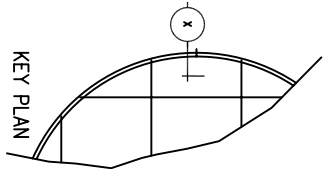

PRODUCT

**T5 360° & ELLIPSE
 W/O FRAMING PLATE SKYCEILING
 PLENUM CROSS SECTION**

REVISIONS	DRAWN BY	OV	DATE CREATED
			10/19/2007
	DATE	COMMENTS	
	12/19/2008		

REVISIONS	DRAWN BY	OV	DATE CREATED
			10/19/2007
	DATE	COMMENTS	
	12/19/2008		